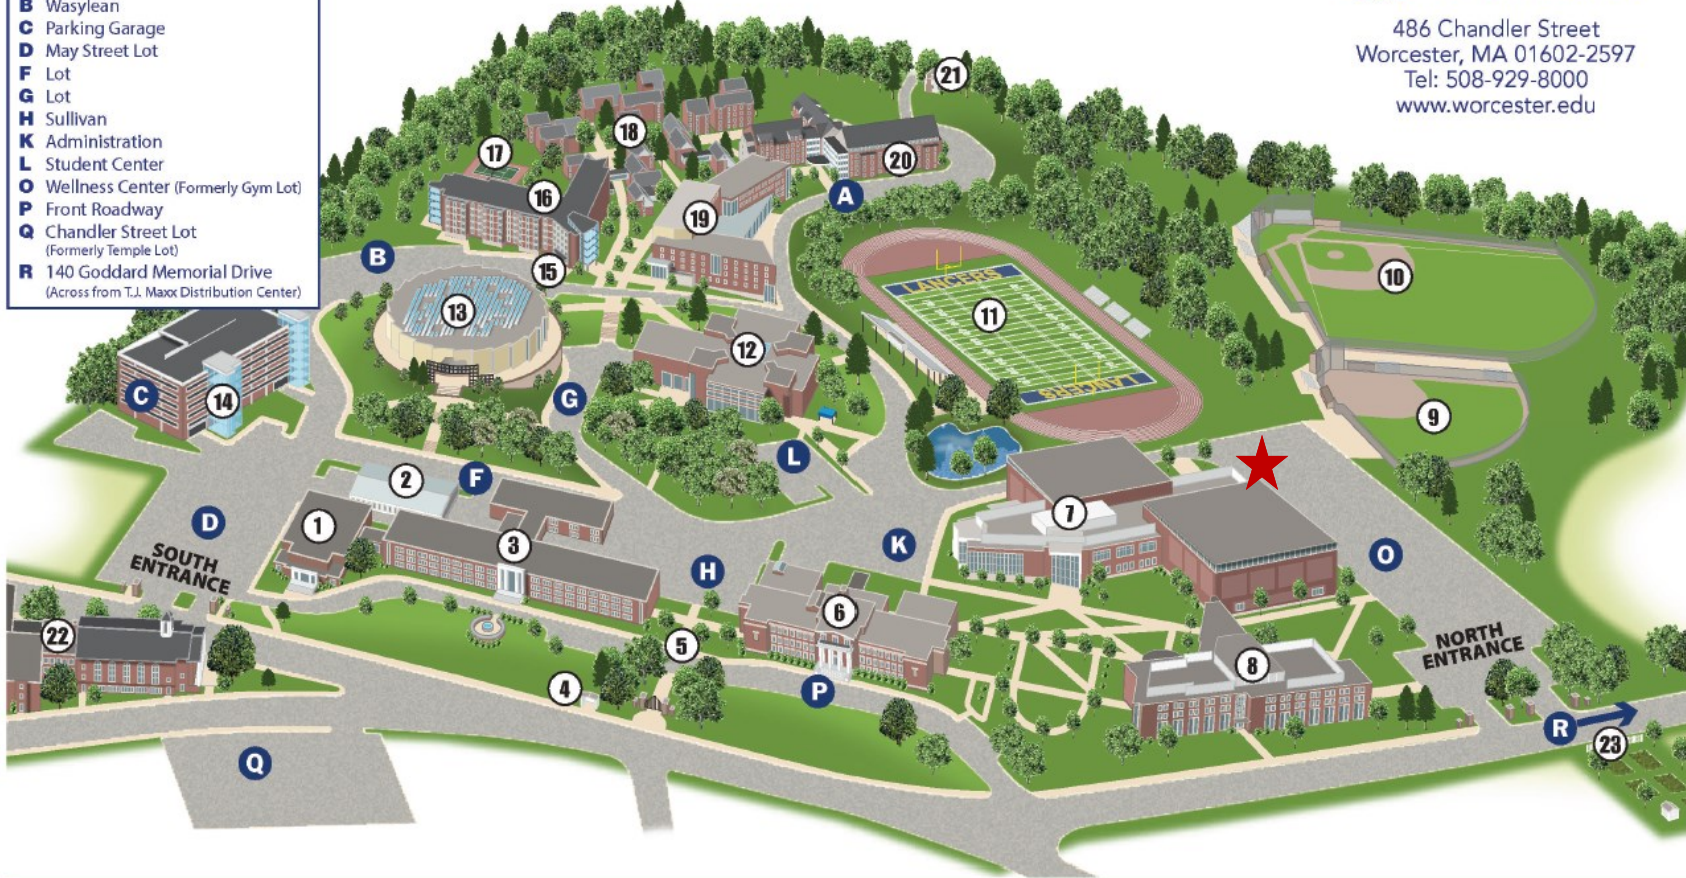

PARKING LOTS

Visitor Spots are in H Lot

- A** Dowden
- B** Wasylean
- C** Parking Garage
- D** May Street Lot
- F** Lot
- G** Lot
- H** Sullivan
- K** Administration
- L** Student Center
- O** Wellness Center (Formerly Gym Lot)
- P** Front Roadway
- Q** Chandler Street Lot (Formerly Temple Lot)
- R** 140 Goddard Memorial Drive (Across from T.J. Maxx Distribution Center)

- 7 Wellness Center
Chandler's Juice and Smoothies
- 8 Ghosh Science & Technology Center
102 Auditorium—1st floor
Mary Cosgrove Dolphin Gallery—1st floor
- 9 Rockwood Softball Field
- 10 Kevin Lyons Baseball Diamond
- 11 Coughlin Athletic Field
- 12 Student Center
Bookstore, Food Court, Blue Lounge—1st floor
Lancers Loft, Fallon & Foster Rooms—3rd floor

- 13 Learning Resource Center
Library—2nd & 3rd floors
Starbucks Café—2nd floor
Information Technology Services—3rd floor
- 14 Parking Garage
- 15 Goddard Lot Res. Student Shuttle Stop
- 16 Wasylean Hall—Residence
Woo Scoops, University Police—1st floor
- 17 Tennis Courts
- 18 Chandler Village—Residence

Bus and Shuttle Stops 4, 5 and 15
[Traffic patterns may vary as new construction comes on line.]

8/2016

Employer Load In Area. Pull into “Bus Only Lane” along the side of the Wellness Center in the “O” Parking Lot. Volunteers will be there to direct you to your table. Employers may park in any Commuter space on campus with the parking permit you will receive via email.